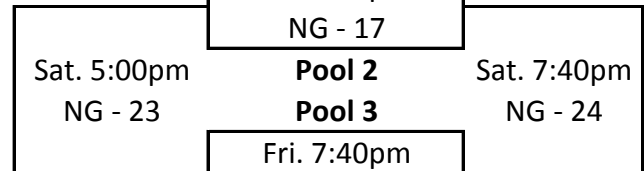

**First team listed wears white in Pool Play**  
**Bottom Team wears white in Bracket Play**

**OG- Old Gym**

**NG - New Gym**

**3rd Seed Bracket**

**Pool 1**

Fri. 11:40am

OG - 13

**Pool 2**

**Pool 3**

Fri. 2:20pm

OG - 15

**Pool 4**

**2nd Seed Bracket**

**Pool 1**

Fri. 1:00pm

NG - 14

**Pool 2**

**Pool 3**

Fri. 2:20pm

NG - 16

**Pool 4**

**1st Seed Bracket**

**Pool 1**

Fri. 5:00pm

NG - 17

**Pool 2**

**Pool 3**

Fri. 7:40pm

NG - 18

**Pool 4**

- Pool 1**  
Idalou  
Bovina  
PCA
- Pool 2**  
Memphis  
LBK Christian  
Lockney
- Pool 3**  
Shallowater  
Hale Center  
Sundown
- Pool 4**  
Nazareth  
Highland Park  
Friona