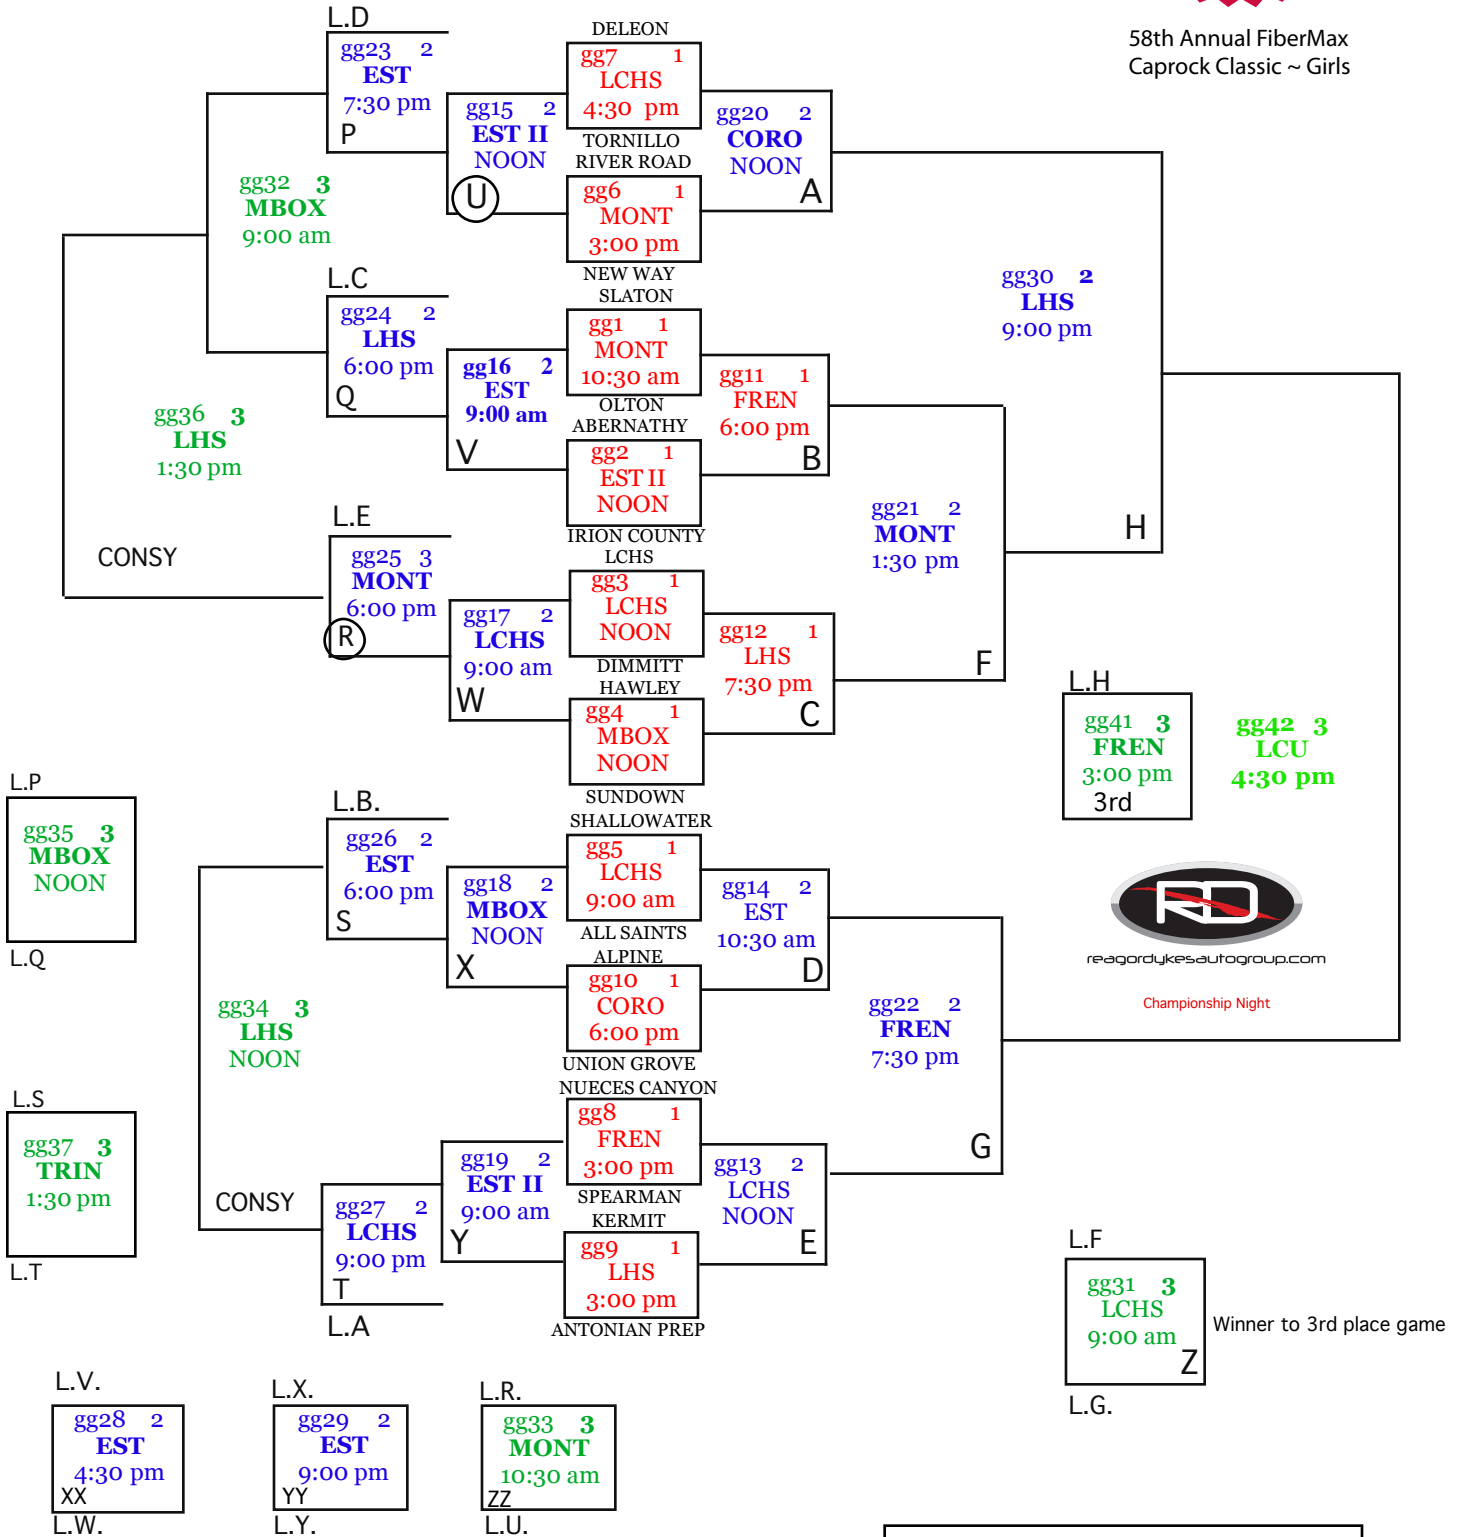

Home team on top  
and will wear light color

58th Annual FiberMax  
Caprock Classic ~ Girls

FREN	=	Frenship
FNEW	=	Frenship New
Coro	=	Coronado
EST	=	Estacado New
EST II	=	Estacado Old Gym
LCU	=	Lubbock Christian (RIP)
LCHS	=	Lbb.Christian High
LHS	=	Lubbock High
Mont	=	Monterey New
MBOX	=	Monterey Old Box
TRIN	=	Trinity Christian

**FiberMax**<sup>®</sup>  
cotton